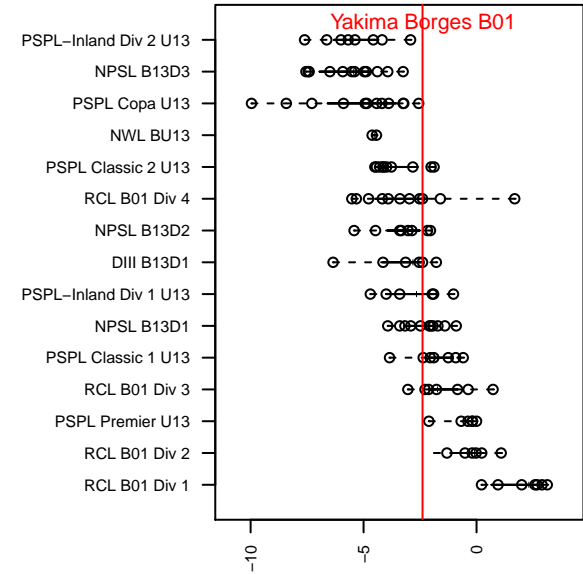

**attack and defense rating
relative to others at age
and all opponents in last 13 months**