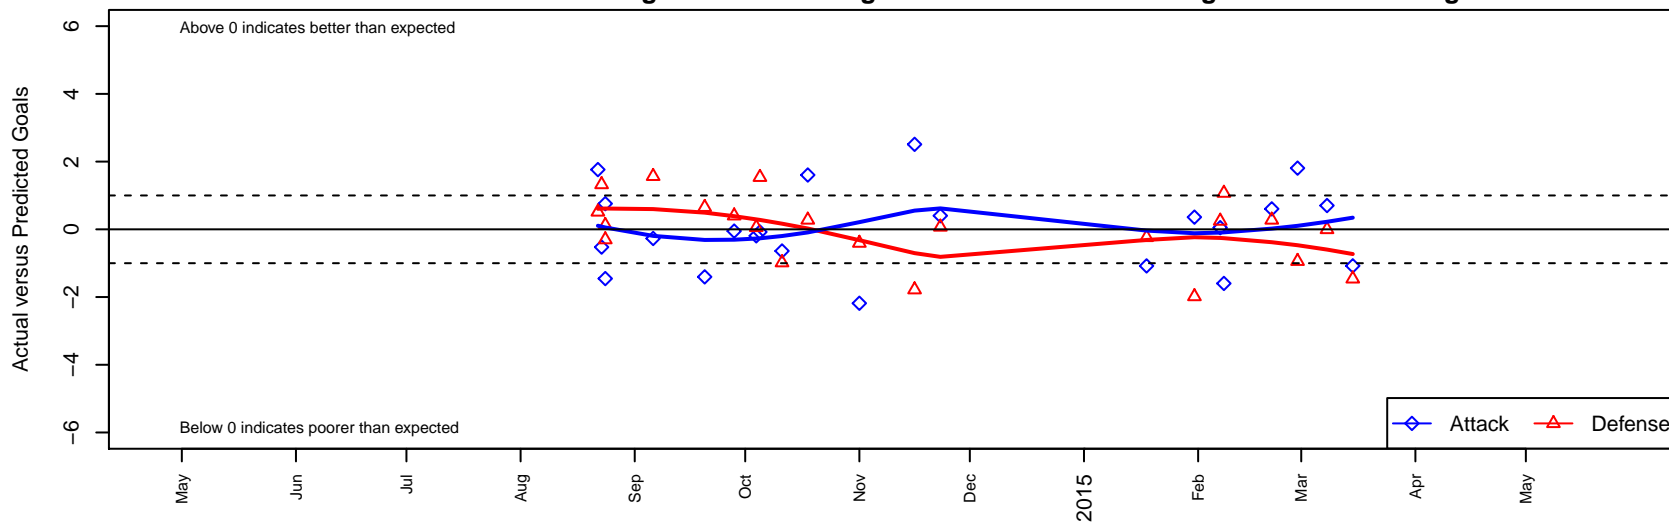

Yakima Borges B01

Crossfire Yakima
 Yakima, WA
 B01 total strength=831
 attack=1.53 defense=0.81
 fall league = RCL B01 Div 4
 spr league = Win RCL B01 Div 4
 notes= Rangers 2012; 3RSC 2013; xFire2014;

Yakima Borges B01
 Dots are actual minus expected GF (blue circles) and GA (red triangles).
 Blue line is smoothed change in attack strength. Red is smoothed change in defense strength.

**attack and defense variance (black dot)
relative to other teams
and top 10 in region**