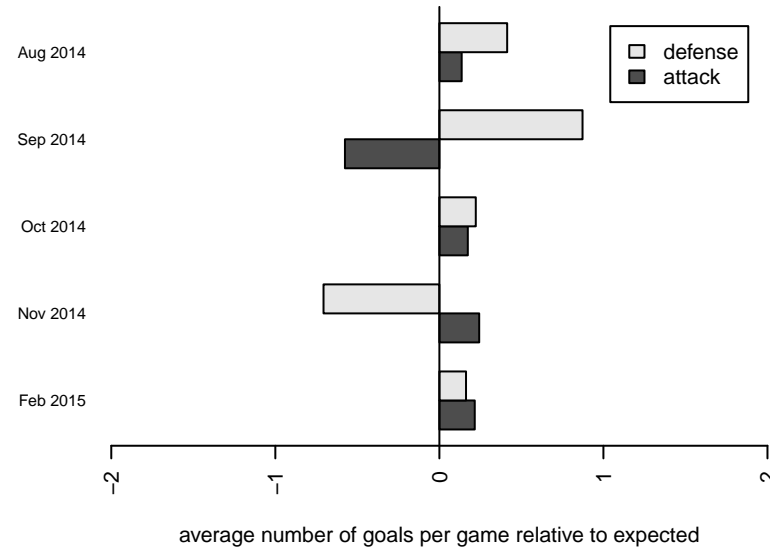

Performance relative to 13 month average