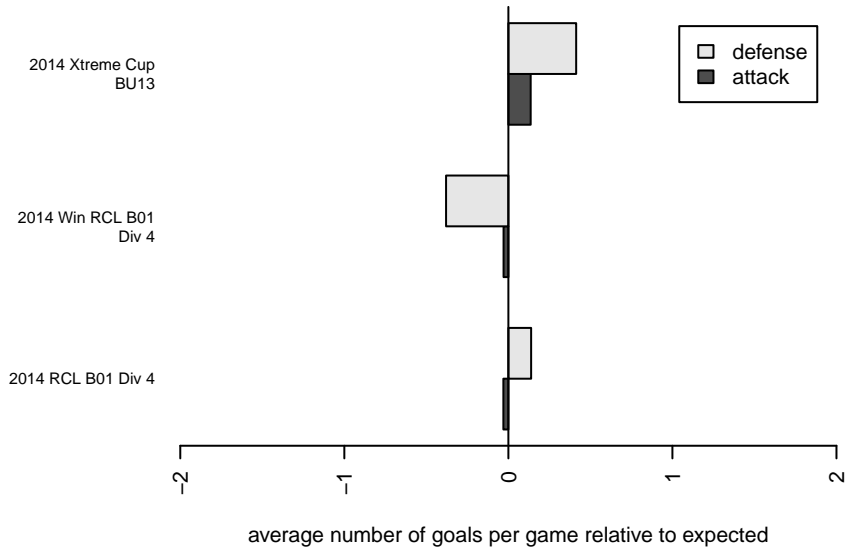

Performance relative to 13 month average