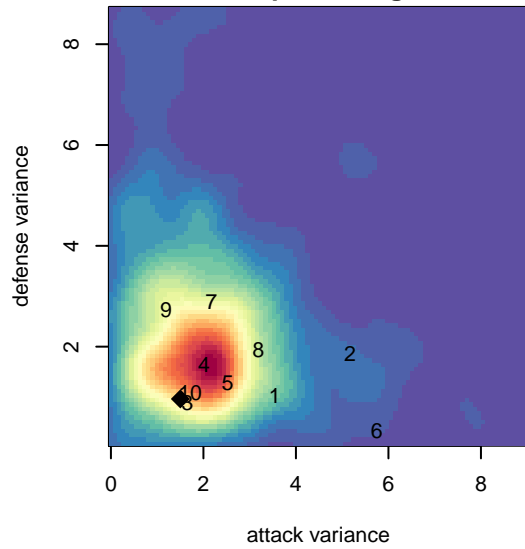

Yakima Borges B01

Crossfire Yakima
 Yakima, WA
 B01 total strength=831
 attack=1.53 defense=0.81
 fall league = RCL B01 Div 4
 spr league = Win RCL B01 Div 4
 notes= Rangers 2012; 3RSC 2013; xFire2014;

Yakima Borges B01
 Dots are actual minus expected GF (blue circles) and GA (red triangles).
 Blue line is smoothed change in attack strength. Red is smoothed change in defense strength.

**attack and defense variance (black dot)
relative to other teams
and top 10 in region**