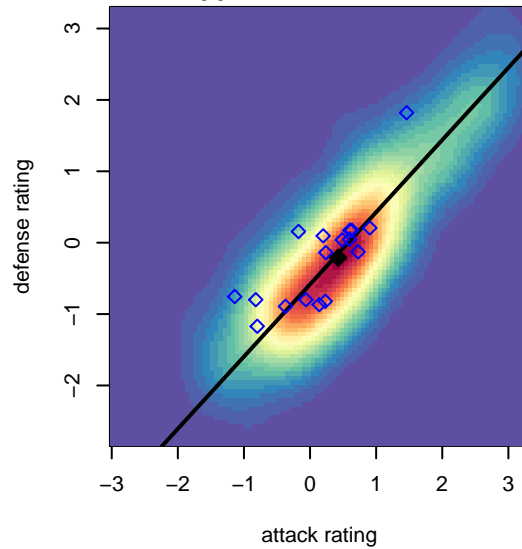

**attack and defense rating
relative to others at age
and all opponents in last 13 months**